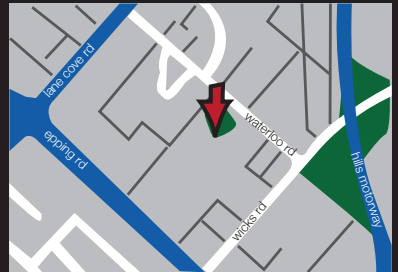

SYDNEY STORE

ryde hockey shop
keith thompson hockey centre
waterloo road | north ryde nsw 2113
phone: 0422 106 686
ryde@f-h-e.com.au