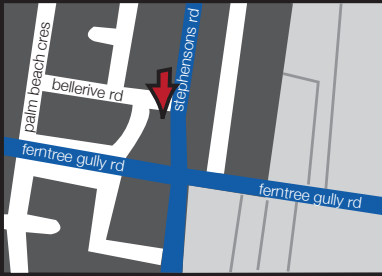

F-H-E STORE LOCATIONS

MELBOURNE STORE

22 bellerive ave | mount waverley
victoria 3149
phone: 03 9543 9999
fax: 03 8660 2326
mobile: 0409 462 539
melbourne@f-h-e.com.au