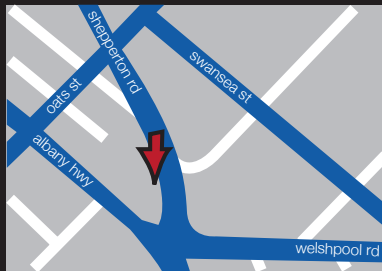

PERTH STORE

361 shepperton road
east victoria park 6101
phone: 08 9470 4680
fax: 08 9470 4680
email: vicpark@f-h-e.com.au